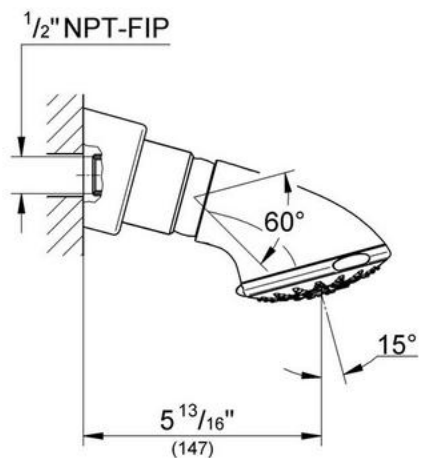

27 069 5 Shower Head

Description

Five spray patterns
Integrated shower arm and shower head
GROHE DreamSpray® Technology
SpeedClean® anti-lime system
Adjustable angles of inclination for shower or tub
1/2" NPT female threads
Spray patterns:
Normal spray/Rain spray/Jet spray/Massage spray/Champagne spray

Flow Rate

2.5 gpm at 80 psi (9.5 lpm)

Code Compliance

ASME/ANSI A112.18.1M
ASSE Standard 1016
ANSI/NSF Standard 61

Finish Options

27 069 000 Starlight® Chrome
27 069 ENO Infinity Brushed Nickel
27 069 ZBO Oil Rubbed Bronze