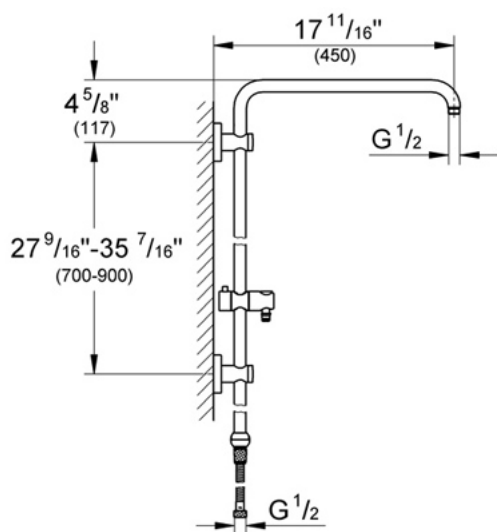

## 27 031 Shower system

### Description

-LIMITED AVAILABILITY-

Allows use of Rainshower shower head and a hand shower with existing exposed thermostat valve, shower arm, hand shower union, or tub spout with 1/2" hose connection

50" Riser

Pivoting shower arm - 16" reach from wall

Adjustable hand shower holder

Grohclic quick connection system hand shower hose (1/2" threads)