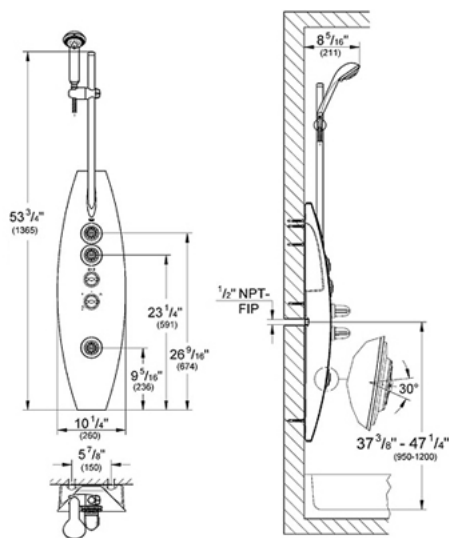

27 018 2000 Shower System

Description

Complete shower system includes:
Thermostat valve
Sensia Top 4 hand shower (28 255) and hose
Hand shower features: Wide, needle jet, champagne and pulsator sprays.
Adjustable height shower bar
Three swivel body sprays with 12 spray nozzles each with 30° swivel joint
GROHE DreamSpray® Technology
Speedclean anti-lime system
Brushed metal texture
Hidden shampoo/accessory tray
With built-in volume control and transfer valve
Easy installation or retrofit:
Attaches to a wall at two fixing points
Hot/Cold water supply connections

Flow Rate

Per shower outlet: 2.5 gpm at 80 psi

Code Compliance

ASME/ANSI A112.18.1M
ASSE Standard 1016

Finish Options

27 018 000 Starlight® Chrome