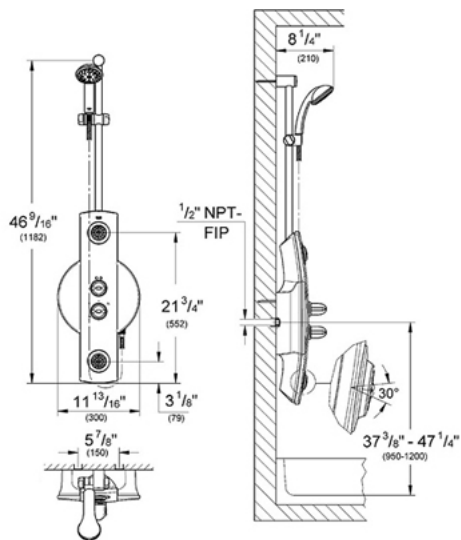

## 27 016 1000 Shower System

### Description

Complete shower system includes:  
 Thermostat valve  
 Tempesta Trio hand shower (28 421) and hose  
 Hand shower features: Rain, Massage, and Jet sprays.  
 Adjustable height shower bar  
 Two swivel body sprays with 12 spray nozzles each with 30° swivel joint  
 GROHE DreamSpray® Technology  
 Speedclean anti-lime system  
 With built-in volume control and transfer valve  
 Easy installation or retrofit:  
 Attaches to a wall at two fixing points  
 Hot/Cold water supply connections

### Flow Rate

Per shower outlet: 2.5 gpm at 80 psi