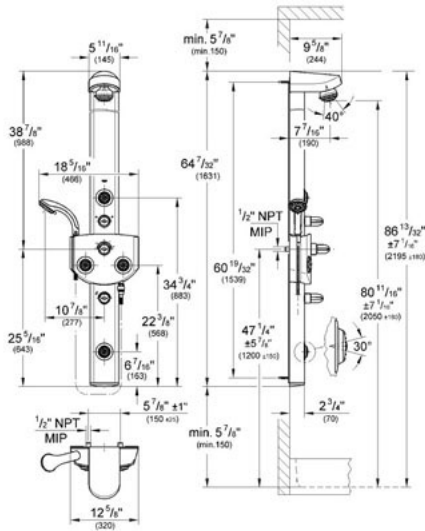

## 27 010 3000 Shower system

### Description

Complete shower system includes:  
 3/4" thermostat valve  
 Top 4 shower head (28 275)  
 Dual hand shower (28 173) and hose  
 Four swivel body sprays  
 GROHE DreamSpray® Technology  
 Speedclean anti-lime system  
 Accessory tray  
 With built-in volume control and transfer valve  
 Easy installation or retrofit:  
 Attaches to a wall at two fixing points  
 Hot/Cold water supply connections

### Flow Rate

Per shower outlet: 2.5 gpm at 80 psi