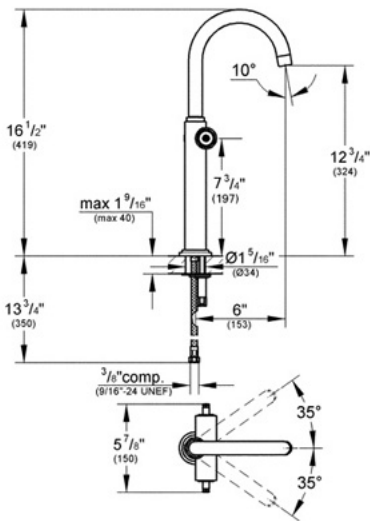

## 21 046 Deck-mount vessel faucet

### Description

16 1/2" tall  
 6" swivel spout  
 Two handles  
 Solid brass body  
 Stainless steel braided supply hoses  
 Single hole installation  
 GROHE SilkMove® ceramic cartridges

Sold less handles. Shown with both Trio spoke handles (18 026) and lever handles (18 027).

### Flow Rate

2.2 gpm at 60 psi,  
 2.5 gpm at 80 psi