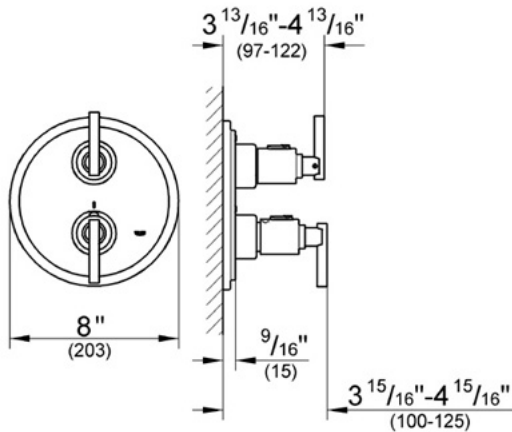

### Description

Integrated volume and temperature control  
 Lever handle volume control  
 Lever handle temperature control

For use with Grohtherm 34 909 or 34 126  
 Integrated thermostatic rough-in valves